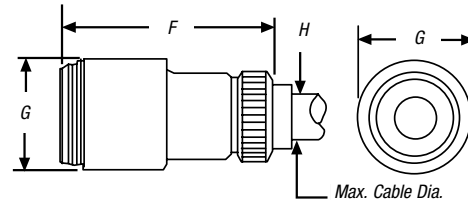

FS/FD™ Metallic Connections

Plug, Female Plug and Connector Dimensions

AMPS		A	B	C	E	F	G	H
10 Amp	Inches	1.75	3.62	2.25	2.00	4.00	1.87	.75
	mm	45.65	92.07	57.15	50.80	101.60	47.62	19.050
15 Amp	Inches	1.75	3.62	2.25	2.00	4.00	1.87	.75
	mm	45.65	92.07	57.15	50.80	101.60	47.62	19.050
20 Amp	Inches	1.75	3.62	2.25	2.00	4.00	1.87	.75
	mm	45.65	92.07	57.15	50.80	101.60	47.62	19.050
30 Amp	Inches	1.87	3.75	2.25	2.25	4.25	2.25	1.12
	mm	47.62	95.25	57.15	57.15	107.95	57.15	28.57

Plugs and Female Plugs

Connectors

Receptacles and Male Receptacles

Standard Die-Cast Aluminum Back Box
(FSWS/FDWS)

Cast Aluminum/Cast Brass Back Box
(3701-3732 Series)