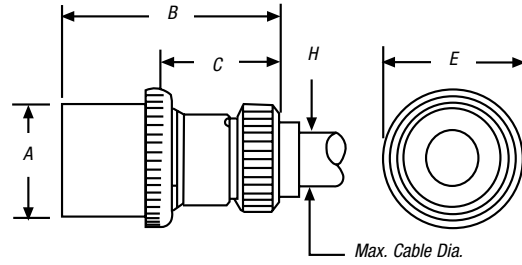

FS/FD™ Metallic Connections

Plug, Female Plug and Connector Dimensions

AMPS		A	B	C	E	F	G	H
10 Amp	Inches	1.75	3.62	2.25	2.00	4.00	1.87	.75
	mm	45.65	92.07	57.15	50.80	101.60	47.62	19.050
15 Amp	Inches	1.75	3.62	2.25	2.00	4.00	1.87	.75
	mm	45.65	92.07	57.15	50.80	101.60	47.62	19.050
20 Amp	Inches	1.75	3.62	2.25	2.00	4.00	1.87	.75
	mm	45.65	92.07	57.15	50.80	101.60	47.62	19.050
30 Amp	Inches	1.87	3.75	2.25	2.25	4.25	2.25	1.12
	mm	47.62	95.25	57.15	57.15	107.95	57.15	28.57

Plugs and Female Plugs

Connectors

Receptacles and Male Receptacles

Standard Die-Cast Aluminum Back Box
(FSWS/FDWS)

Cast Aluminum/Cast Brass Back Box
(3701-3732 Series)