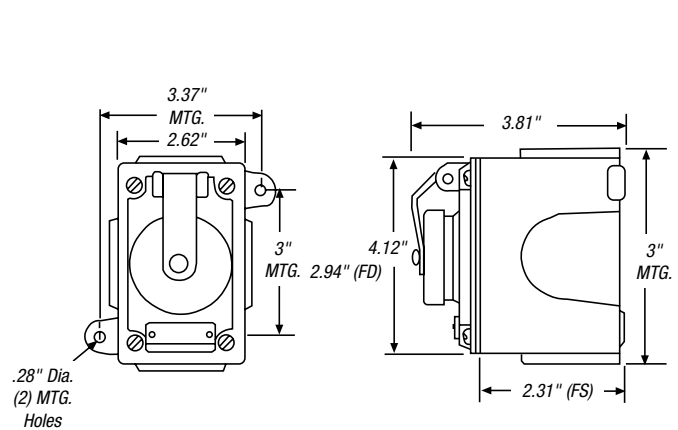

FS/FD™ Metallic Connections

Plug, Female Plug and Connector Dimensions

AMPS		A	B	C	E	F	G	H
10 Amp	Inches	1.75	3.62	2.25	2.00	4.00	1.87	.75
	mm	45.65	92.07	57.15	50.80	101.60	47.62	19.050
15 Amp	Inches	1.75	3.62	2.25	2.00	4.00	1.87	.75
	mm	45.65	92.07	57.15	50.80	101.60	47.62	19.050
20 Amp	Inches	1.75	3.62	2.25	2.00	4.00	1.87	.75
	mm	45.65	92.07	57.15	50.80	101.60	47.62	19.050
30 Amp	Inches	1.87	3.75	2.25	2.25	4.25	2.25	1.12
	mm	47.62	95.25	57.15	57.15	107.95	57.15	28.57

Plugs and Female Plugs

Connectors

Receptacles and Male Receptacles

Standard Die-Cast Aluminum Back Box
(FSWS/FDWS)

Cast Aluminum/Cast Brass Back Box
(3701-3732 Series)