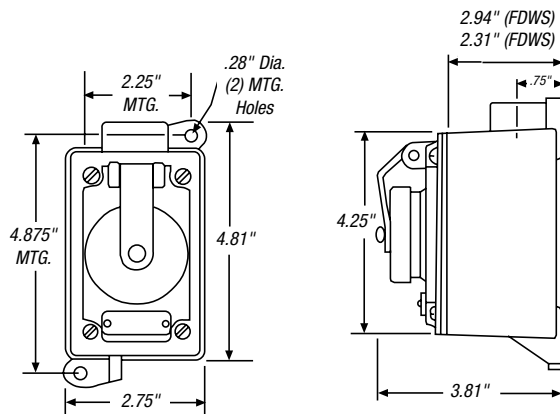

FS/FD™ Metallic Connections

Plug, Female Plug and Connector Dimensions

AMPS		A	B	C	E	F	G	H
10 Amp	Inches	1.75	3.62	2.25	2.00	4.00	1.87	.75
	mm	45.65	92.07	57.15	50.80	101.60	47.62	19.050
15 Amp	Inches	1.75	3.62	2.25	2.00	4.00	1.87	.75
	mm	45.65	92.07	57.15	50.80	101.60	47.62	19.050
20 Amp	Inches	1.75	3.62	2.25	2.00	4.00	1.87	.75
	mm	45.65	92.07	57.15	50.80	101.60	47.62	19.050
30 Amp	Inches	1.87	3.75	2.25	2.25	4.25	2.25	1.12
	mm	47.62	95.25	57.15	57.15	107.95	57.15	28.57

Plugs and Female Plugs

Connectors

Receptacles and Male Receptacles

Standard Die-Cast Aluminum Back Box
(FSWS/FDWS)

Cast Aluminum/Cast Brass Back Box
(3701-3732 Series)